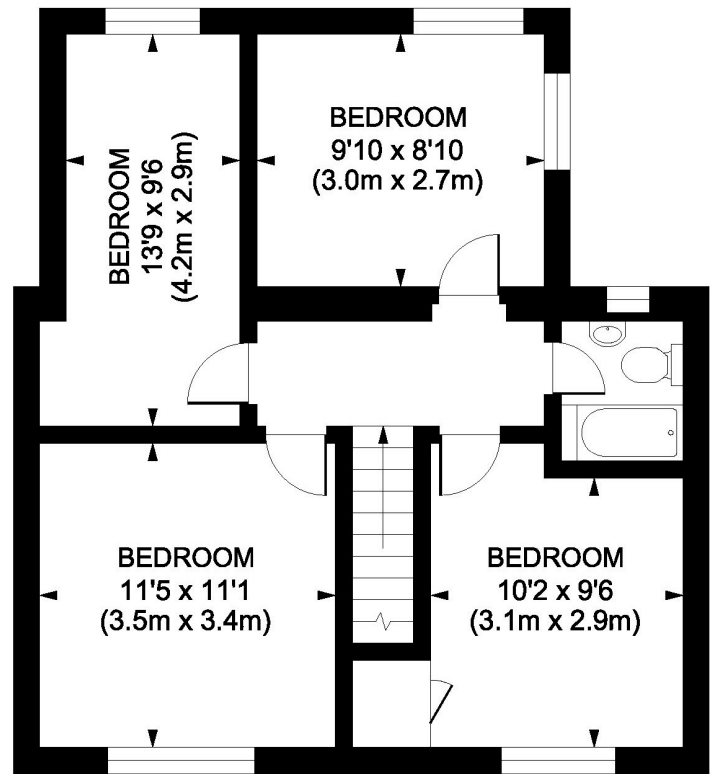

GROUND FLOOR

FIRST FLOOR

Addison Gardens, KT1
Gross internal area 1162 sq ft/108 sq metres