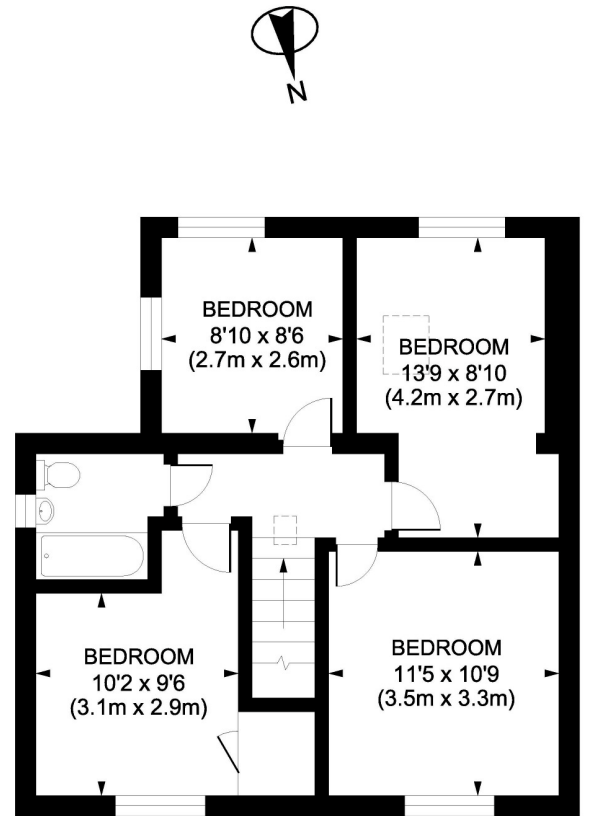

GROUND FLOOR

FIRST FLOOR

Addison Gardens, KT5
 Gross internal area 1216 sq ft/113 sq metres
 © photosandfloorplans.com