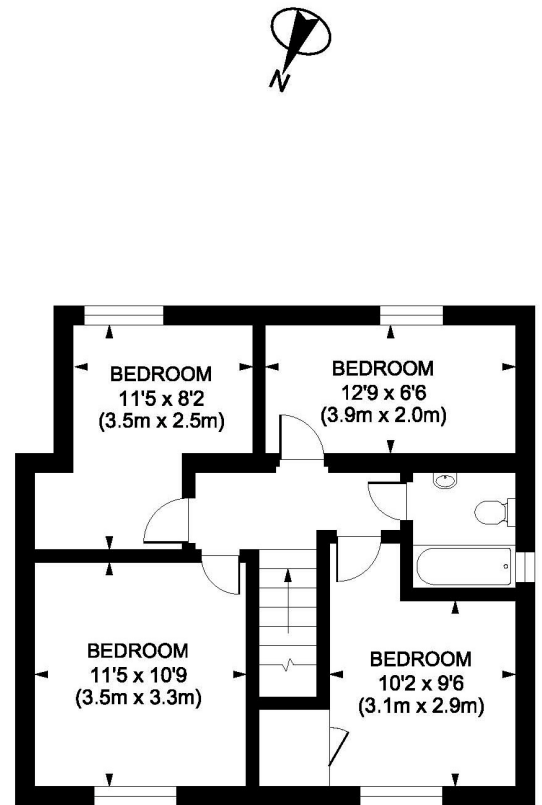

**GROUND FLOOR**

**FIRST FLOOR**

Addison Gardens, KT5  
 Gross internal area 1194 sq ft/111 sq metres  
 ©photosandfloorplans.com