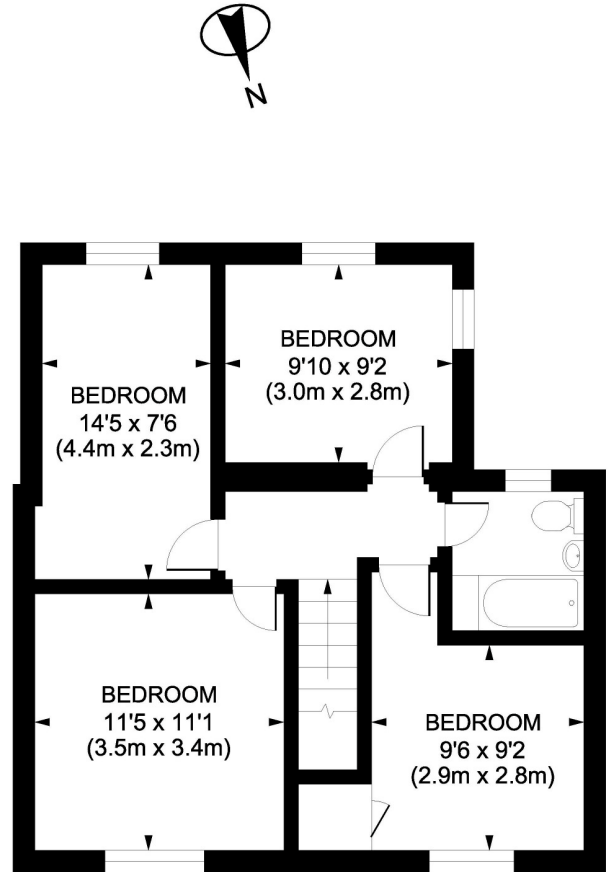

GROUND FLOOR

FIRST FLOOR

Addison Gardens, KT5
 Gross Internal Area 1162 sq ft/108 sq metres
 © photosandfloorplans.com