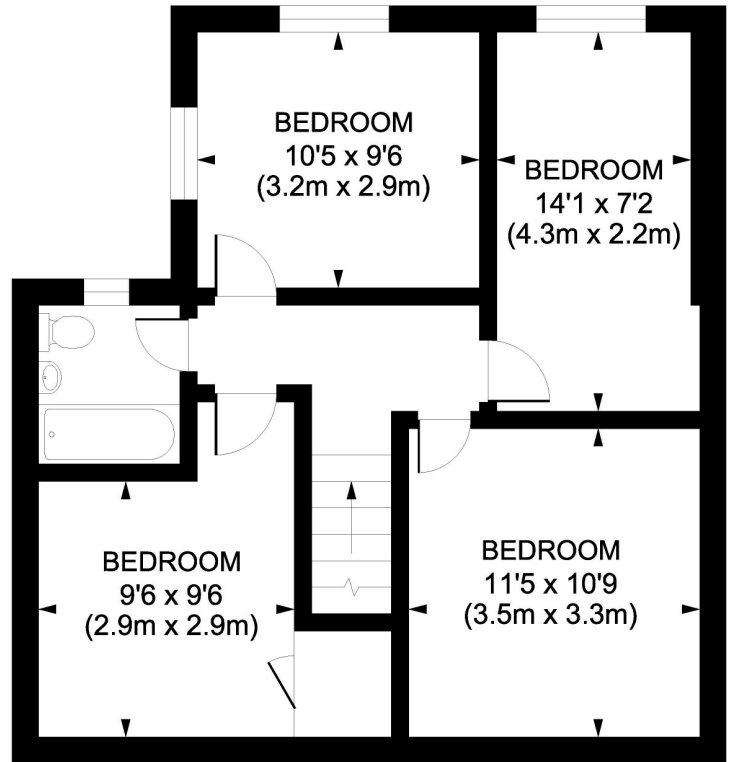

**GROUND FLOOR**

**FIRST FLOOR**

Addison Gardens, KT5  
Gross internal area 1162 sq ft/108 sq metres