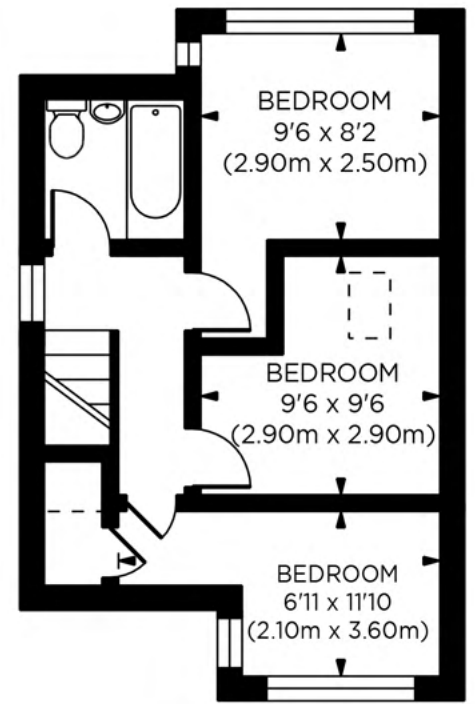

GROUND FLOOR

FIRST FLOOR

The Bittoms, KT1
 Gross Internal Area 1098 sq ft/102 sq metres
 c.photosandfloorplans.com